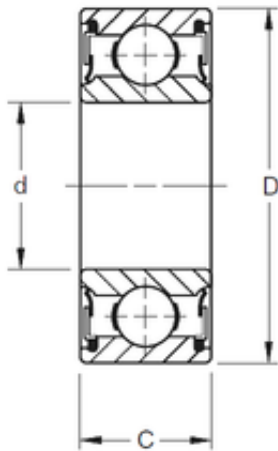

## SNR Bearing Argentina

25,4 mm x 50,8 mm x 9,52 mm TIMKEN  
S10PP2 Single Row Ball Bearings

Bearing No. S10PP2

Size	25.4x50.8x9.52 mm
Bore Diameter	25,4 mm
Outer Diameter	50,8 mm
Width	9,52 mm
d	25,4 mm
D	50,8 mm
B	9,52 mm
C	9,52 mm
Weight	0,082 Kg
Basic dynamic load rating (C)	11 kN

S10PP2 Bearing 2D drawings and 3D CAD models