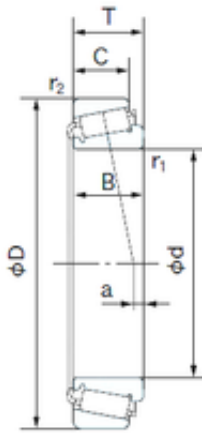

## SNR Bearing Argentina

Timken SKF Bearing, NSK NTN Koyo Bearing  
 NACHI Auto Wheel Bearing Tapered Roller  
 Bearings L44643/L44610 L44642/L44610  
 07100-S/07210X 07100-SA/07210X L44643/13

Bearing No. L44643/L44610

Size	25.400x50.292x14.224 mm
Bore Diameter	25.400 mm
Outer Diameter	50.292 mm
Width	14.224 mm
d	25.400 mm
D	50.292 mm
T	14.224 mm
B	14.732 mm
C	10.668 mm
a	3.3 mm
r1 min.	1.3 mm
r2 min.	1.3 mm
Weight	0,123 Kg
Basic dynamic load rating (C)	28500 kN
Basic static load rating (C0)	34000 kN
(Grease) Lubrication Speed	7300 r/min
(Oil) Lubrication Speed	10000 r/min
Calculation factor (e)	0.37
Calculation factor (Y0)	0.88

L44643/L44610 Bearing 2D drawings and 3D CAD models